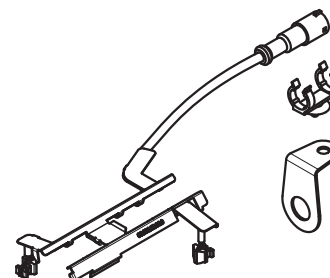

Wear sensing

Item number   Name / Brake size
05.801.50.49.0   Wear sensor set
TSB 3709/4309/4312