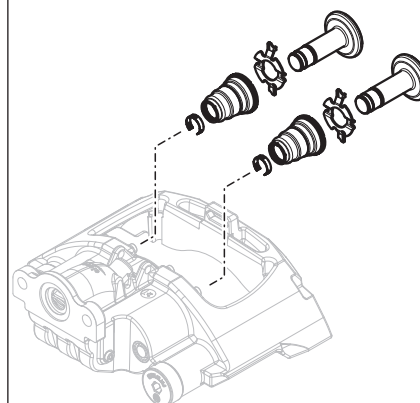

Repair kit thrust piece

Item number   Name / Brake size
09.801.07.63.0   repair kit thrust piece
TSB 3709/4309/4312