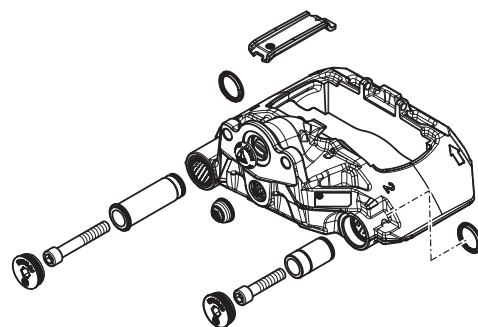

<p>BPW brake pad sets</p> <p>Item number Designation / Brake size</p> <p>09.801.08.72.0 RS brake pad BPW 8201 / TS2 3709</p> <p>09.801.08.73.0 RS brake pad BPW 8201 / TS2 4309</p>	
<p>Guide pin repair kit</p> <p>Item number Designation / Brake size</p> <p>09.801.08.69.0 Guide pins repair kit TS2 3709 / TS2 4309</p>	
<p>Brake pad wear sensing</p> <p>Item number Designation / Brake size</p> <p>05.801.48.92.0 Wear sensor set TS2 3709 / TS2 4309</p>	

ECO Disc brake caliper repair kit

Item number	Designation / Brake size
09.362.72.20.0	RS brake caliper TS2 3709
09.362.72.21.0	

09.362.72.22.0	RS brake caliper TS2 4309
09.362.72.23.0	

Please note the type plate for the exact item number of the brake caliper.