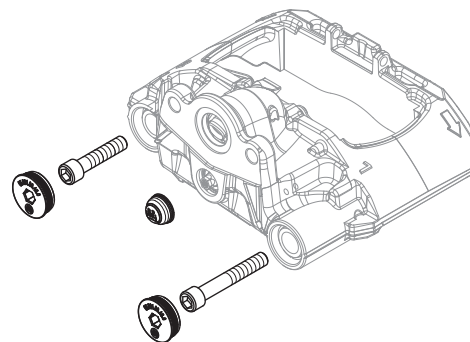

Pad retainer repair kit

Item number	Designation / Brake size
09.801.08.70.0	RS brake pad retaining clip TS2 3709 / TS2 4309

Repair kit cylinder and lock screw

Item number	Designation / Brake size
09.801.08.71.0	RS cylinder head screw and sealing cap TS2 3709 / TS2 4309