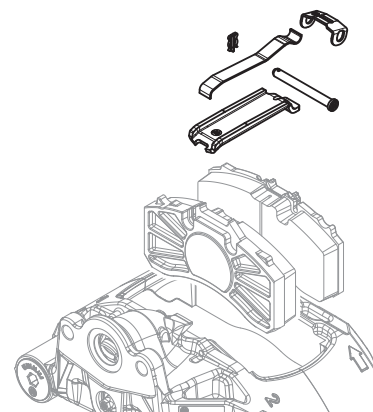

Pad retainer repair kit

Item number	Designation / Brake size
09.801.08.70.0	RS brake pad retaining clip TS2 3709 / TS2 4309

Repair kit cylinder and lock screw

Item number	Designation / Brake size
09.801.08.71.0	RS cylinder head screw and sealing cap TS2 3709 / TS2 4309