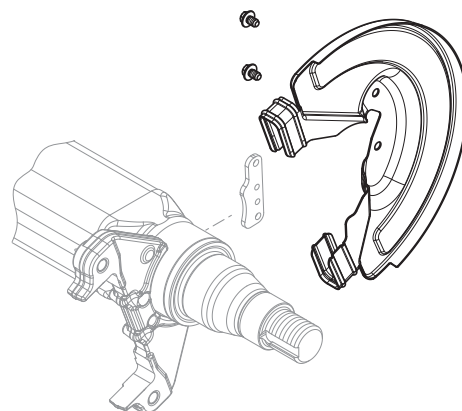

Pad retainer repair kit

Item number	Designation / Brake size
09.801.08.70.0	RS brake pad retaining clip TS2 3709 / TS2 4309

Repair kit cylinder and lock screw

Item number	Designation / Brake size
09.801.08.71.0	RS cylinder head screw and sealing cap TS2 3709 / TS2 4309