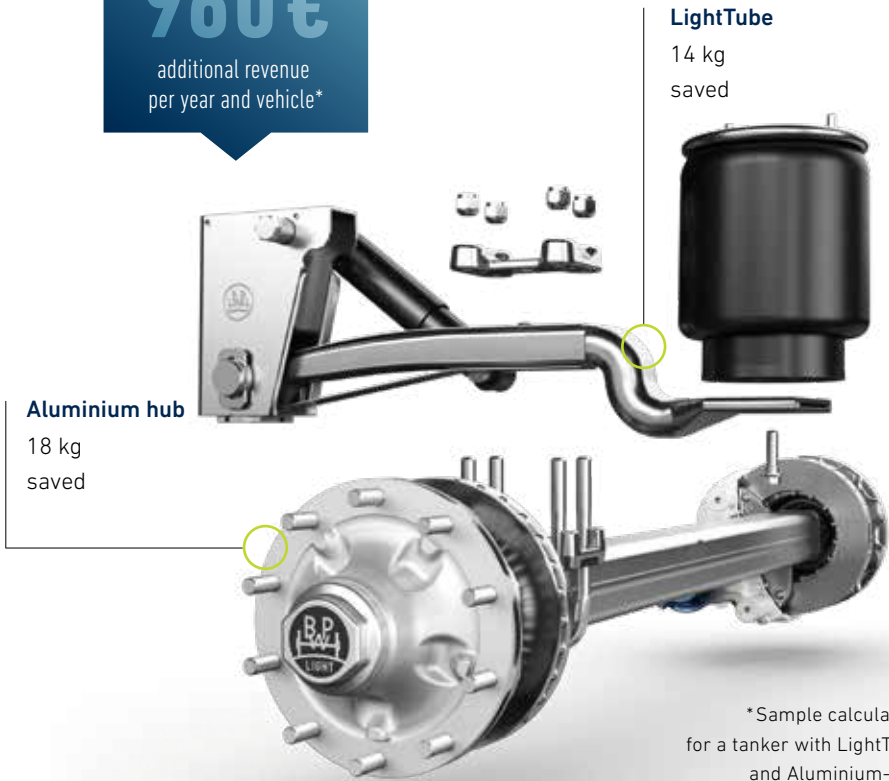

we think transport

THERE'S NOTHING LIGHTER.

BPW Airlight II with lightweight options

*Airlight II
THE LIGHTEST
RUNNING-GEAR ON
THE MARKET**

Reduce weight and cut costs today.

5+3
YEARS

ECO Plus
WARRANTY

Every kilogram of usable load counts, especially when transporting liquid and bulk goods. This is why BPW has developed two innovative lightweight components on the basis of the modular BPW Airlight II system that help reduce the weight of the already light BPW Airlight II running gear even further – without compromising stability or durability. With the LightTube (trailing arm) and the high-strength aluminium forging hub, both of which can also be installed independently of each other, it is possible to save 96 kg per vehicle with a 3-axle suspension. This sets a new benchmark in the market – a module weight of less than 370 kg. This considerable weight advantage translates into lower fuel consumption, greater load capacity and 960 € additional revenue per year and vehicle!

WHAT YOU NEED TO KNOW

- The modular design makes installation and maintenance easy.
- The wheel alignment can be easily adjusted via standard adjustable air suspension hanger brackets.
- Requires no maintenance in on-road use thanks to clamped spring seat arrangement (up to 9 t).
- 5 + 3 years ECO Plus warranty with unlimited mileage in on-road operation throughout Europe.

THE BPW EFFECT

960€

additional revenue
per year and vehicle*

www.bpw.de/en/lightweight-options

REACH THE MAXIMUM WEIGHT SAVING
IN TWO EXTENSION STAGES:

STANDARD
Airlight II
Modul

OPTION 1
LightTube
-14 kg

OPTION 2
Aluminium
hub
-18 kg