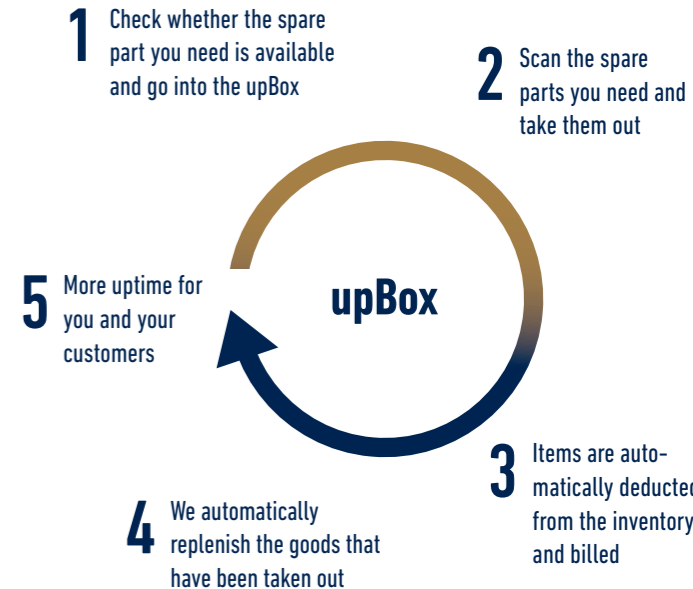

upBox

**YOUR PERSONAL SPARE
PARTS WAREHOUSE FOR
MORE UPTIME**

Aftermarket
Group

The new upBox – your personal spare parts warehouse for more uptime

With the new upBox, you have easy access to the commercial vehicle spare parts you need at any time. The upBox is set up directly on your company site and functions as a digital consignment warehouse. There are no additional costs – you are only charged for the items you take out. The billing, reordering and replenishment processes are entirely automatic and stress-free for you with no manual tasks.

Scan for more information

Stocks of commercial vehicle spare parts individually tailored to your needs

No acquisition or ongoing costs*

No administrative effort

Digital and automated processes

Automatic warehouse replenishment

No capital commitment

Access to the right spare parts around the clock

*except for power to run the upBox

PARTNER FOR YOUR TOUGH BUSINESS.

WWW.BPW-AFTERMARKET-GROUP.COM