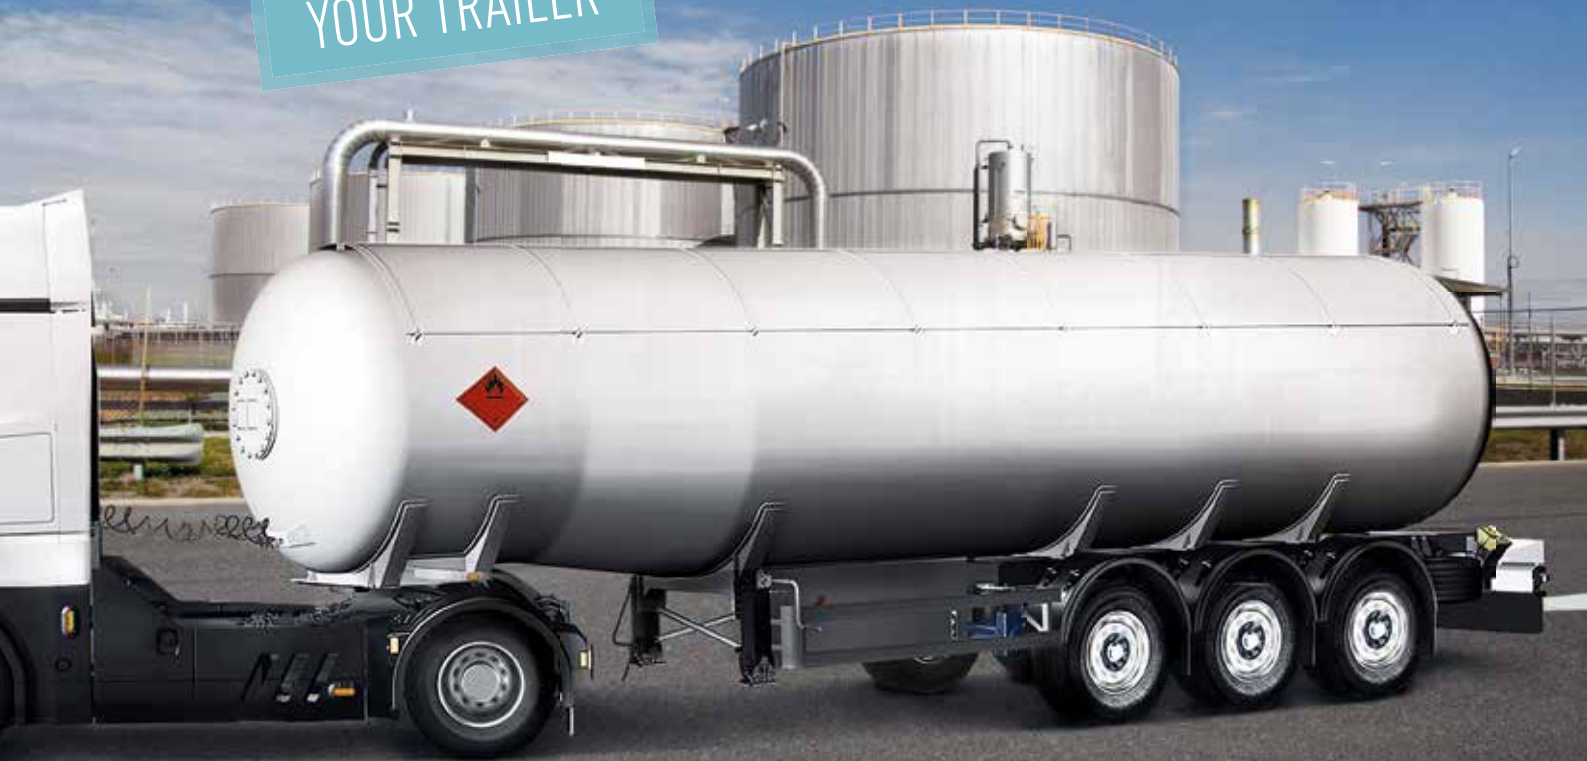

THE PERFECT
SOLUTION FOR
YOUR TRAILER

Solutions packages from BPW Group **for tank/silo semi-trailers.**

Full briefing at a glance.

we think transport

Trailer type **tank/silo semi-trailer**

Running gear: BPW Airlight II

The lightweight solution.
Reliable air suspension for the weight-sensitive transport segment with BPW disc brake ECO Disc TSB 3709.

Optional products:

- › Aluminium Hub
- › Two-side axle lift
- › Self-steering axles

Running gear components: landing gear and drawbar assemblies

- › Landing gear: Sturdy, convenient and economical. The BPW landing gear type 850 S with S-foot for vehicles with air suspension
- › Drawbar assemblies for drawbar combinations: For a safe connection between the tractor unit and trailer